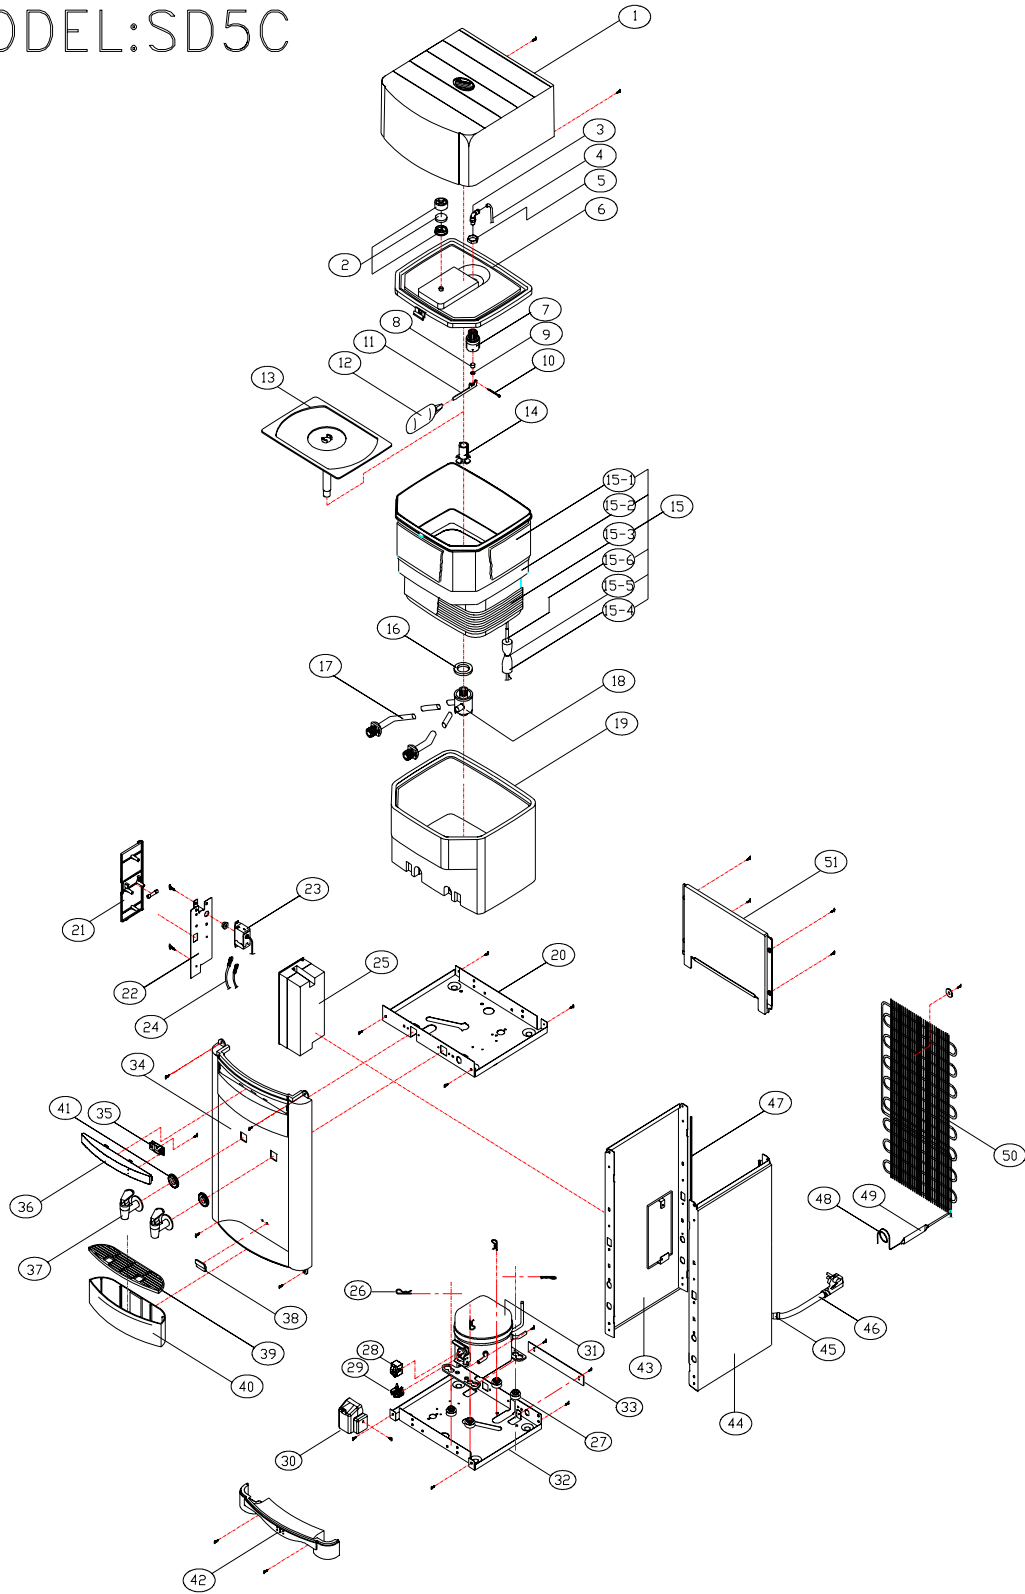

# EXPLODED VIEW MODEL:SD5C

## SD5C SERVICE PARTS LIST

Updated December 30, 2008

No.	Part name	Part No.	Q'ty	No.	Part name	Part No.	Q'ty
1	Top Cover	03-041	1	24	Wire Ass'y	07-093-007	1
2	Air Filter Ass'y	08-021	1	25	Box-Control Panel	03-068	1
3	Elbow	10-023	1	26	Split Pin	12-009	4
4	PE Tube	09-017	1	27	Seat Rubber-Compressor	09-048	4
5	Nut-Flote Valve	04-011	1	28	PTC	05-021-003	1
6	Cap-Reservoir	03-063	1	29	OLP	05-020-003	1
7	Body-Float Valve	03-074	1	30	PTC Cover	05-022-001	1
8	Packing-Float Valve	09-027	1	31	Compressor	05-003B-029	1
9	Washer-Float Valve	02-034	1	32	Base-Compressor	02-020-009	1
10	Float Valve Pin	12-010	1	33	Panel	02-046	1
11	Shaft-Float Valve	02-033	1	34	Front Panel-Upper	03-003	1
12	Float	03-047	1	35	Pcb Display	07-007-005	1
13	Rectangular Baffle	03-059	1	36	Display Name Plate	03-004	1
14	Patition Tube Fitting Nut	03-067	1	37	Faucet Ass'y	23-002A-001A 23-002A-003A	2
15	Reservoir Ass'y	-	1	38	Stopper Drip Tray	03-008	1
15-1	Insulation Reservoir-Upper	08-011	1	39	Grid-Drip Tray	03-007	1
15-2	Reservoir	03-056-001	1	40	Drip Tray	03-006	1
15-3	Evaporator Copper Tube	10-022	1	41	Silicone Washer-Faucet	09-003	2
15-4	Insulation-Suction Tube	08-005	1	42	Front Panel-Lower	03-054	1
15-5	Cable Tie	17-003	1	43	Side Panel-(Right)	02-018-001	1
16	Silicon- Outlet Water Pipe	09-001	1	44	Side Panel-(Left)	02-018	1
17	Outlet Nipple Cold Reservoir	03-099	2	45	Cord Bushing	07-006-003	1
18	Patition Tube	03-065	1	46	Power Supply Cord	07-058-004	1
19	Insulation Reservoir	08-016-002	1	47	Protector-Side Panel	03-020	2
20	Base-Cold Reservoir	02-020-010	1	48	Capillary Tube	10-003-001	1
21	Door-Control Panel	03-050	1	49	Drier	05-002-001	1
22	Control Panel	02-024-011	1	50	Wire Condenser	05-008	1
23	Cold Water Thermostat	07-001	1	51	Rear Panel	03-049	1