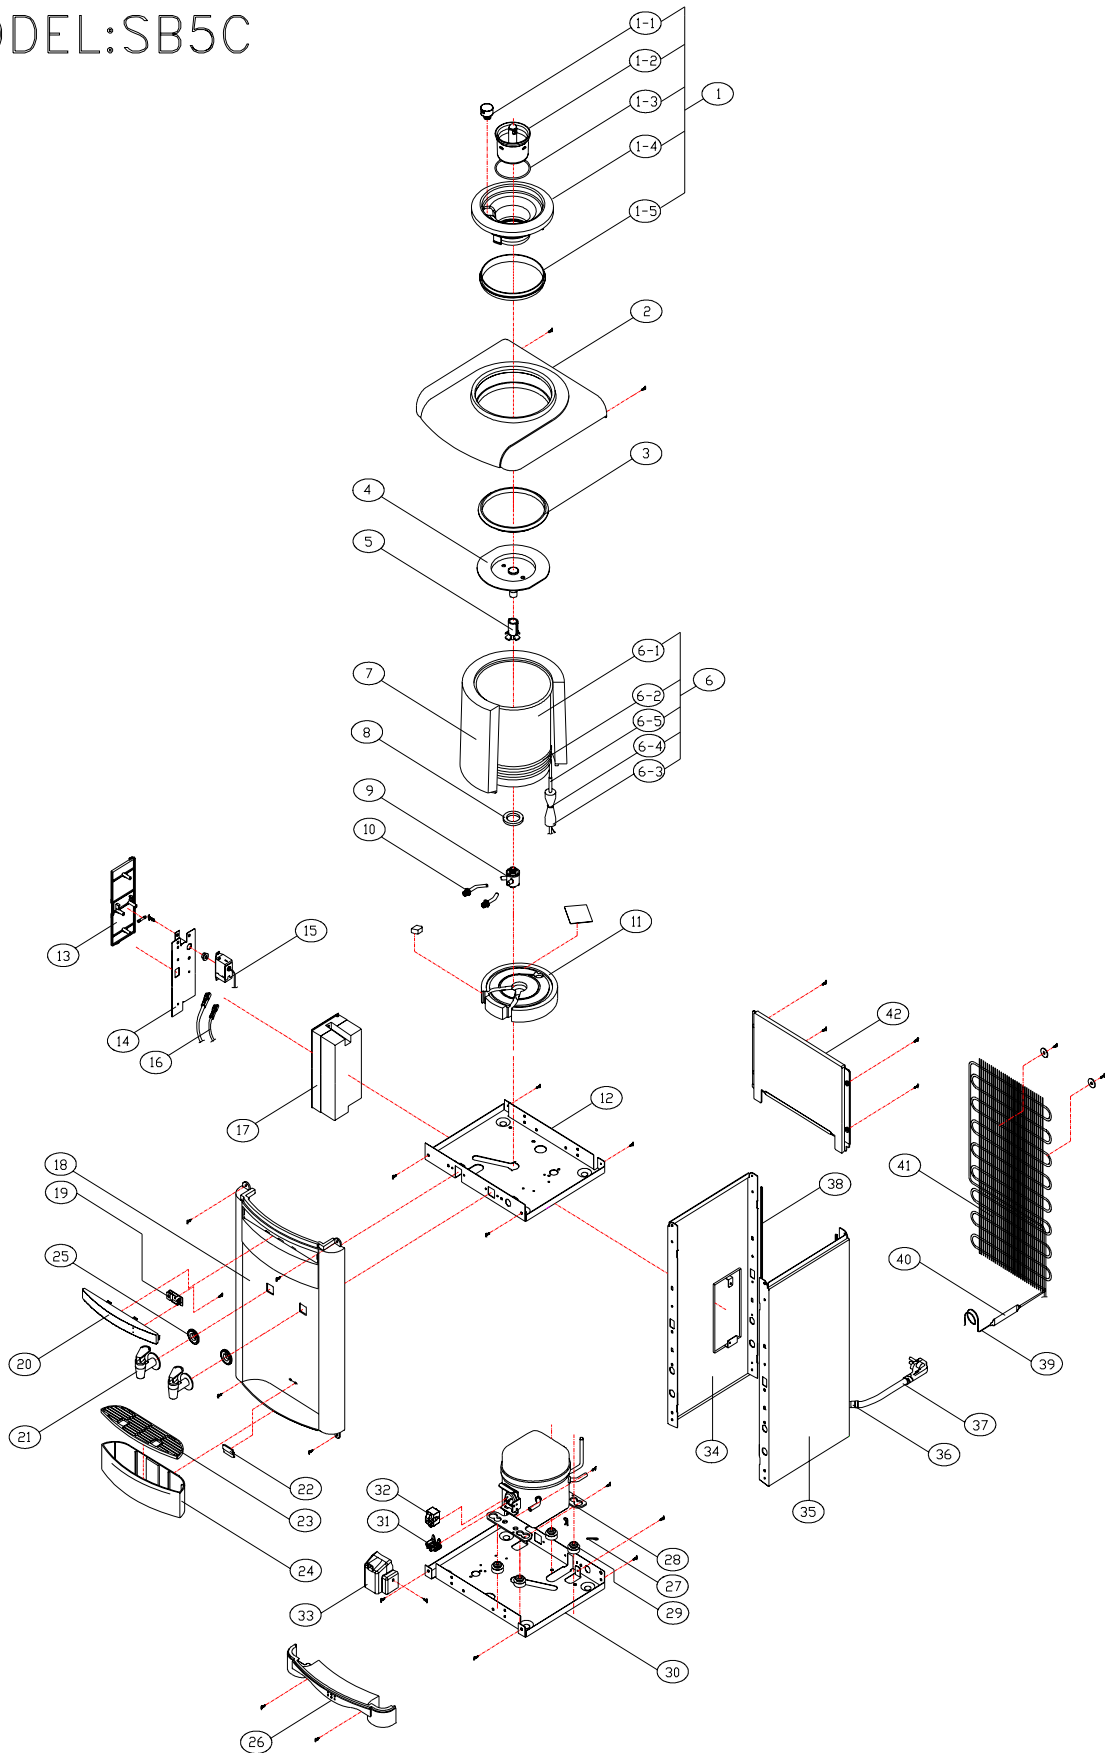

EXPLODED VIEW MODEL:SB5C

SB5C SERVICE PARTS LIST

Updated December 30, 2008

No.	Part name	Part No.	Q'ty	No.	Part name	Part No.	Q'ty
1	No-Spill Kit (CN2-PA)	-	1	17	Box-Control Panel	03-068	1
1-1	Air Filter Ass'y	24-101-008	1	18	Front Panel-Upper	03-003	1
1-2	Probe Housing	03-111	1	19	Pcb Display	07-007-005	1
1-3	Housing Packing	09-038	1	20	Display Name Plate	03-004	1
1-4	Bottle Guide	24-003	1	21	Faucet Ass'y	23-002A-001A 23-002A-003A	2
1-5	Bottle Guide Packing	09-037	1	22	Stopper Drip Tray	03-008	1
2	Top Cover	03-002	1	23	Grid-Drip Tray	03-007	1
3	Gasket Cold Water Tank	09-026	1	24	Drip Tray	03-006	1
4	Cold Water Baffle	03-010	1	25	Silicone Washer-Faucet	09-003	2
5	Patition Tube Fitting Nut	03-067	1	26	Front Panel-Lower	03-054	1
6	Cold Water Tank Ass'y	-	1	27	Split Pin	12-009	4
6-1	Cold Water Tank	02-003-007	1	28	Compressor	05-003B-029	1
6-2	Evaporator Copper Tube	10-002	1	29	Seat Rubber-Compressor	09-048	4
6-3	Cable Tie	17-003	2	30	Base - Compressor	02-020-009	1
6-4	Insulation-Suction Tube	08-005	1	31	OLP	05-020-003	1
6-5	Heat Shrinkable Tube	05-005	1	32	PTC	05-021-003	1
7	Side Insulation-Cold Water Tank	08-002	1	33	PTC Cover	05-022-001	1
8	Silicone-Outlet Pipe	09-001	1	34	Side Panel-(Right)	02-018-001	1
9	Patition Tube	03-065	1	35	Side Panel-(Left)	02-018	1
10	Outlet Nipple Cold Water	03-099	2	36	Cord Bushing	07-006-003	1
11	Lower Insulation-Cold Water Tank	08-014-001	1	37	Power Supply Cord	07-058-004	1
12	Base-Cold Water Tank	02-020-009	1	38	Protector-Side Panel	03-020	2
13	Door-Control Panel	03-050	1	39	Capillary Tube	10-003-001	1
14	Control Panel	02-024-011	1	40	Drier	05-002-001	1
15	Cold Water Thermostat	07-001	1	41	Wire Condenser	05-008	1
16	Wire Ass'y	07-020-009	1	42	Rear Panel	03-049	1