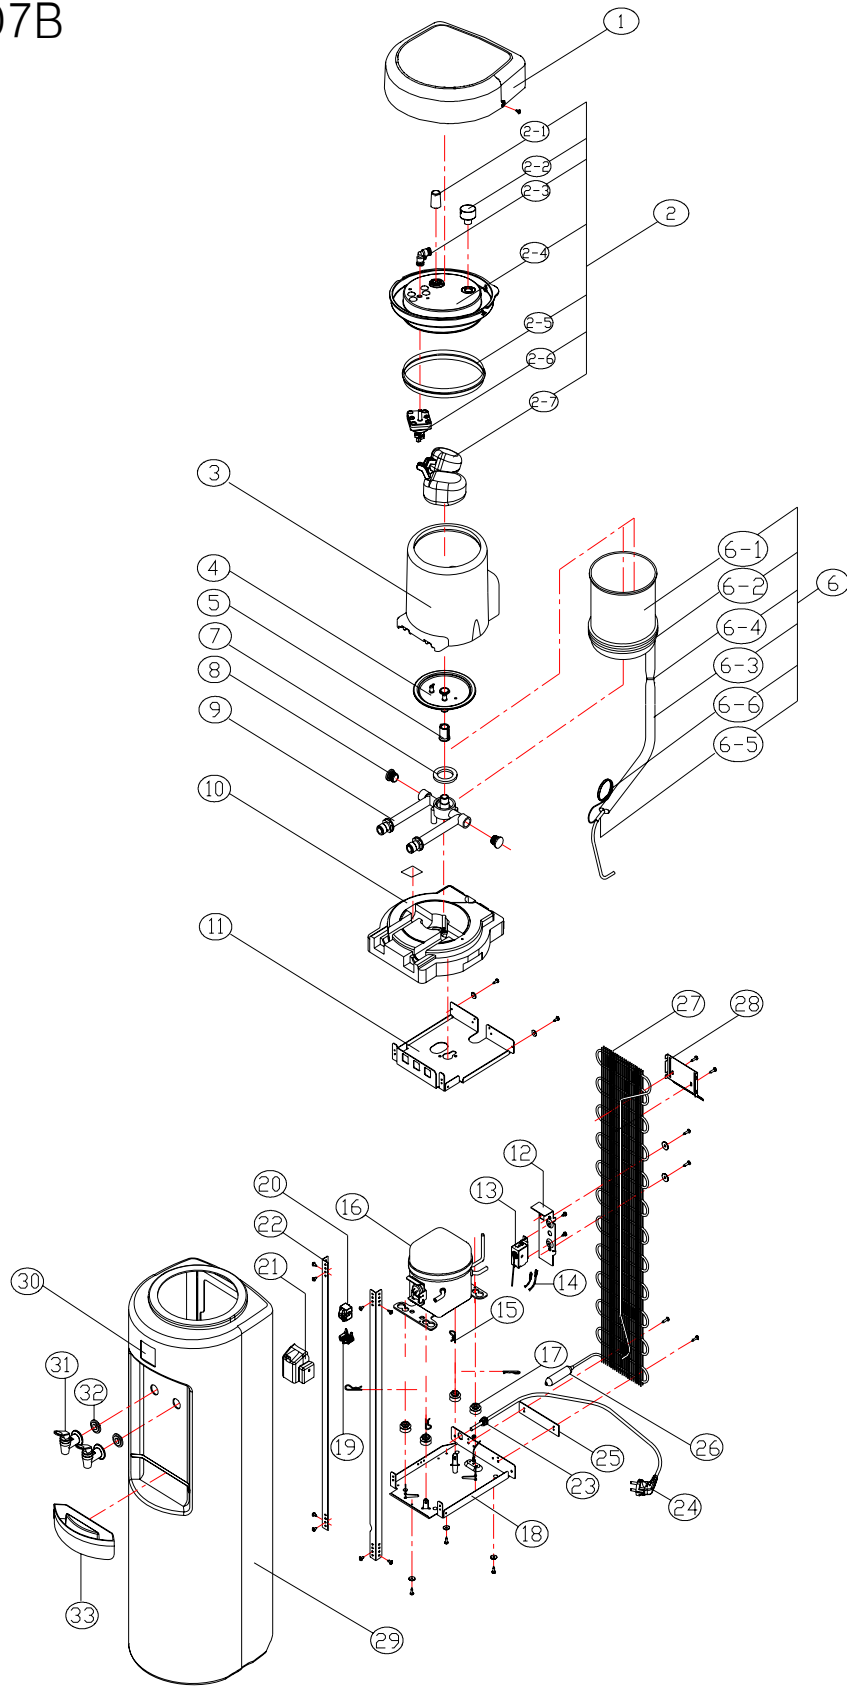

EXPLODED VIEW
MODEL : D7B

D7B SERVICE PARTS LIST

Updated December 30, 2008

No.	Part name	Part No.	Q'ty	No.	Part name	Part No.	Q'ty
1	Top Cover (POU)	03-148	1	11	Base-Cold Water Tank	02-050-002	1
2	Float Valve ASS'Y	25-002	1	12	Control Panel	02-053-017	1
2-1	Float Valve RESET Packing	09-052	1	13	Cold Water Thermostat	07-001-001	1
2-2	Air Filter	08-021	1	14	Wire Ass'y	07-098-005	1
2-3	Elbow Union	10-009-008	1	15	Split Pin	12-009-001	4
2-4	Float Valve Cover	03-147	1	16	Compressor	05-003B-029	1
2-5	Packing	09-037-001	1	17	Seat Rubber-Compressor	09-048-002	4
2-6	Float Valve Body	03-144	1	18	Base-Compressor	02-051-004	1
2-7	Float Valve	03-145	1	19	OLP	05-020-003	1
3	Side Insulation-Cold Water Tank	08-022	1	20	PTC	05-021-003	1
4	Cold Water Baffle	03-107	1	21	PTC Cover	05-022-001	1
5	Cold Water Tank Fitting Nut	03-067	1	22	Strut	02-052	2
6	Cold Water Tank Ass'y	-	1	23	Cord Bushing	07-006-003	1
6-1	Cold Water Tank	02-003-010	1	24	Power Supply Cord	07-058-004	1
6-2	Evaporator Copper Tube	10-002	1	25	Panel Condenser	02-055	1
6-3	Insulation-Suction Tube	08-005-004	1	26	Drier	05-002-001	1
6-4	Cable Tie	17-003	1	27	Wire Condenser	05-008-005	1
6-5	Heat Shrinkable Tube	05-005	1	28	Handle	02-054	1
6-6	Capillary Tube	10-003-001	1	29	Cabinet	26-001-002	1
7	Silicone-Outlet Pipe	09-001	1	30	Logo-Label	11-005	1
8	Plug-Patition Tube	09-039	2	31	Faucet Ass'y	23-002	2
9	Patition Tube	03-113	1	32	Silicone Washer-Faucet	09-003-001	2
10	Lower Insulation-Cold Water Tank	08-023-001	1	33	Drip Tray	03-103	1