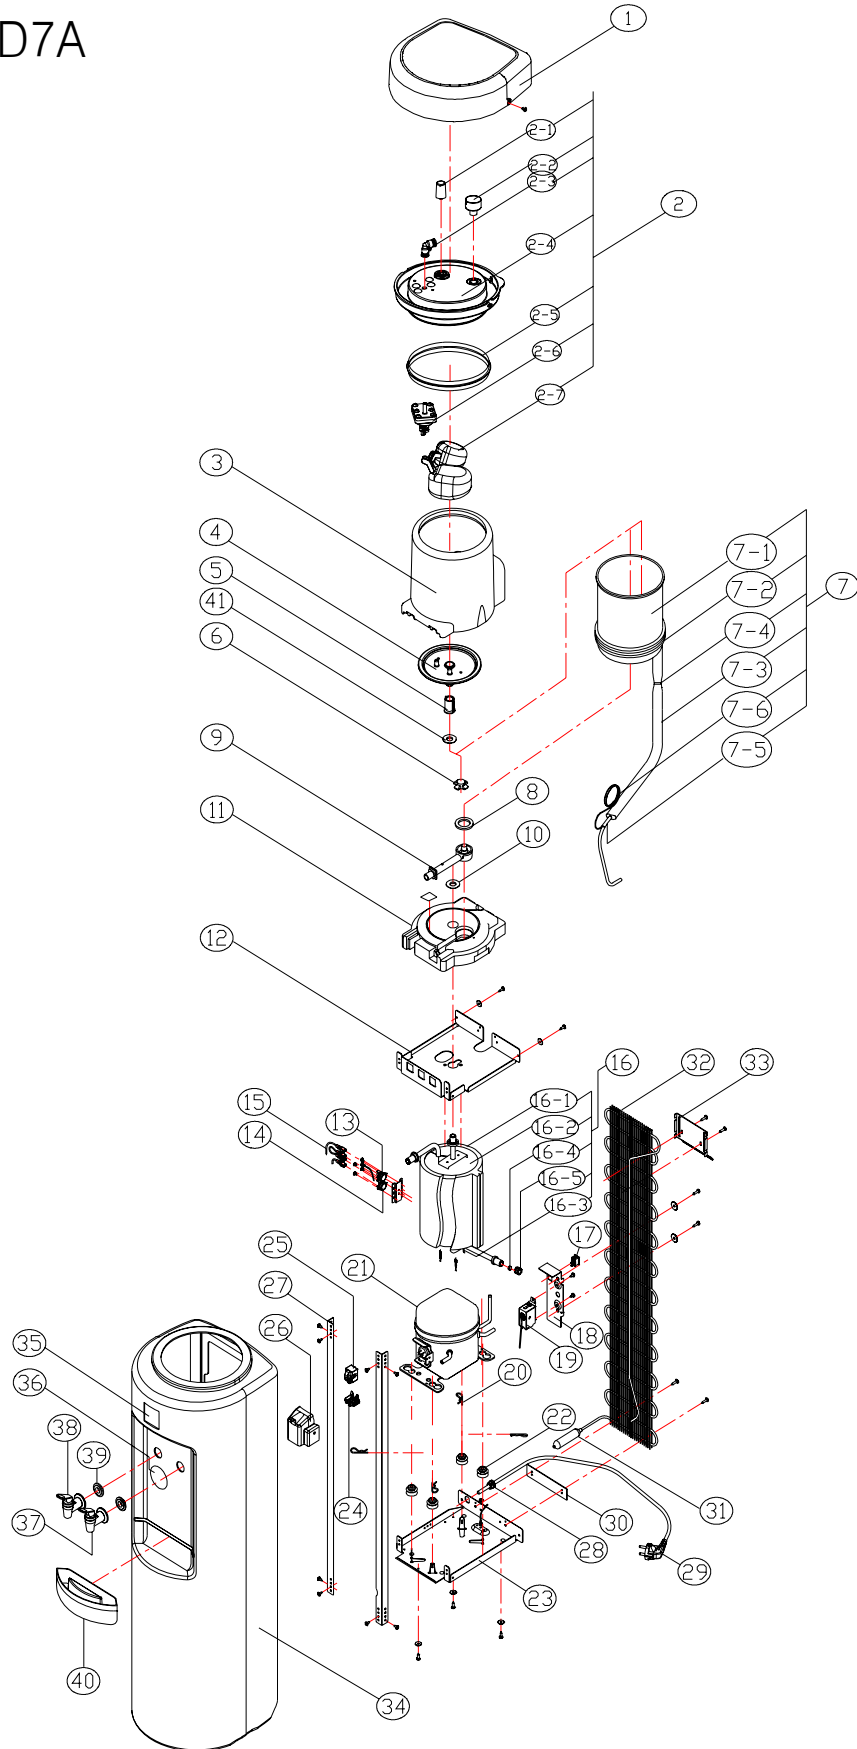

EXPLODED VIEW
MODEL : D7A

D7A SERVICE PARTS LIST

Updated December 30, 2008

| No. | Part name | Part No. | Q'ty | No. | Part name | Part No. | Q'ty |
|------|------------------------------------|------------|------|------|--------------------------------|--------------|------|
| 1 | Top Cover (POU) | 03-148 | 1 | 16-2 | Hot Water Tank | 21-010C-010E | 1 |
| 2 | Float Valve Ass'y | 25-002 | 1 | 16-3 | Heater | 06-001A-007 | 1 |
| 2-1 | Float Valve RESET Packing | 09-052 | 1 | 16-4 | Drain Cap Packing | 09-005 | 1 |
| 2-2 | Air Filter | 08-021 | 1 | 16-5 | Drain Cap Hot Water | 03-031 | 1 |
| 2-3 | Elbow Union | 10-009-008 | 1 | 17 | Hot Water Switch | 07-002-001 | 1 |
| 2-4 | Float Valve Cover | 03-147 | 1 | 18 | Control Panel | 02-053-016 | 1 |
| 2-5 | Packing | 09-037-001 | 1 | 19 | Cold Water Thermostat | 07-001-001 | 1 |
| 2-6 | Float Valve Body | 03-144 | 1 | 20 | Split Pin | 12-009-001 | 4 |
| 2-7 | Float Valve | 03-145 | 1 | 21 | Compressor | 05-003B-029 | 1 |
| 3 | Side Insulation-Cold Water Tank | 08-022 | 1 | 22 | Seat Rubber-Compressor | 09-048-002 | 4 |
| 4 | Cold Water Baffle | 03-107 | 1 | 23 | Base-Compressor | 02-051-004 | 1 |
| 5 | Cold Water Tank Fitting Nut | 03-066-001 | 1 | 24 | OLP | 05-020-003 | 1 |
| 6 | Outlet Cold Water Pipe Nut | 03-058-001 | 1 | 25 | PTC | 05-021-003 | 1 |
| 7 | Cold Water Tank Ass'y | - | 1 | 26 | PTC Cover | 05-022-001 | 1 |
| 7-1 | Cold Water Tank | 02-003-008 | 1 | 27 | Strut | 02-052 | 2 |
| 7-2 | Evaporator Copper Tube | 10-002 | 1 | 28 | Cord Bushing | 07-006-003 | 1 |
| 7-3 | Insulation-Suction Tube | 08-005-004 | 1 | 29 | Power Supply Cord | 07-058-004 | 1 |
| 7-4 | Cable Tie | 17-003 | 1 | 30 | Panel Condenser | 02-055 | 1 |
| 7-5 | Heat Shrinkable Tube | 05-005 | 1 | 31 | Drier | 05-002-001 | 1 |
| 7-6 | Capillary Tube | 10-003-001 | 1 | 32 | Wire Condenser | 05-008-005 | 1 |
| 8 | Silicone-Outlet Pipe | 09-001 | 1 | 33 | Handle | 02-054 | 1 |
| 9 | Cold Water Outlet Pipe | 03-048-001 | 1 | 34 | Cabinet | 26-001-001 | 1 |
| 10 | Silicone-Inlet Pipe | 09-036 | 1 | 35 | Logo-Label | 11-005 | 1 |
| 11 | Lower Insulation-Cold Water Tank | 08-023 | 1 | 36 | Hot Water Caution Label | 11-006-009 | 1 |
| 12 | Base-Cold Water Tank | 02-050-002 | 1 | 37 | Cold Faucet Ass'y | 23-002A-001A | 1 |
| 13 | Thermal Cut-Out(manual bimetal) | 07-010-002 | 1 | 38 | Hot Faucet Ass'y | 23-003A-003A | 1 |
| 14 | Hot Water Thermostat(auto bimetal) | 07-009-004 | 1 | 39 | Silicone Washer-Faucet | 09-003-001 | 2 |
| 15 | Wire Ass'y | 07-096-012 | 1 | 40 | Drip Tray | 03-103 | 1 |
| 16 | Hot Water Tank Ass'y | - | 1 | 41 | Cold Water Tank Fitting Washer | 03-163 | 1 |
| 16-1 | Insulation Hot Water Tank-Side | 08-004 | 1 | | | | |