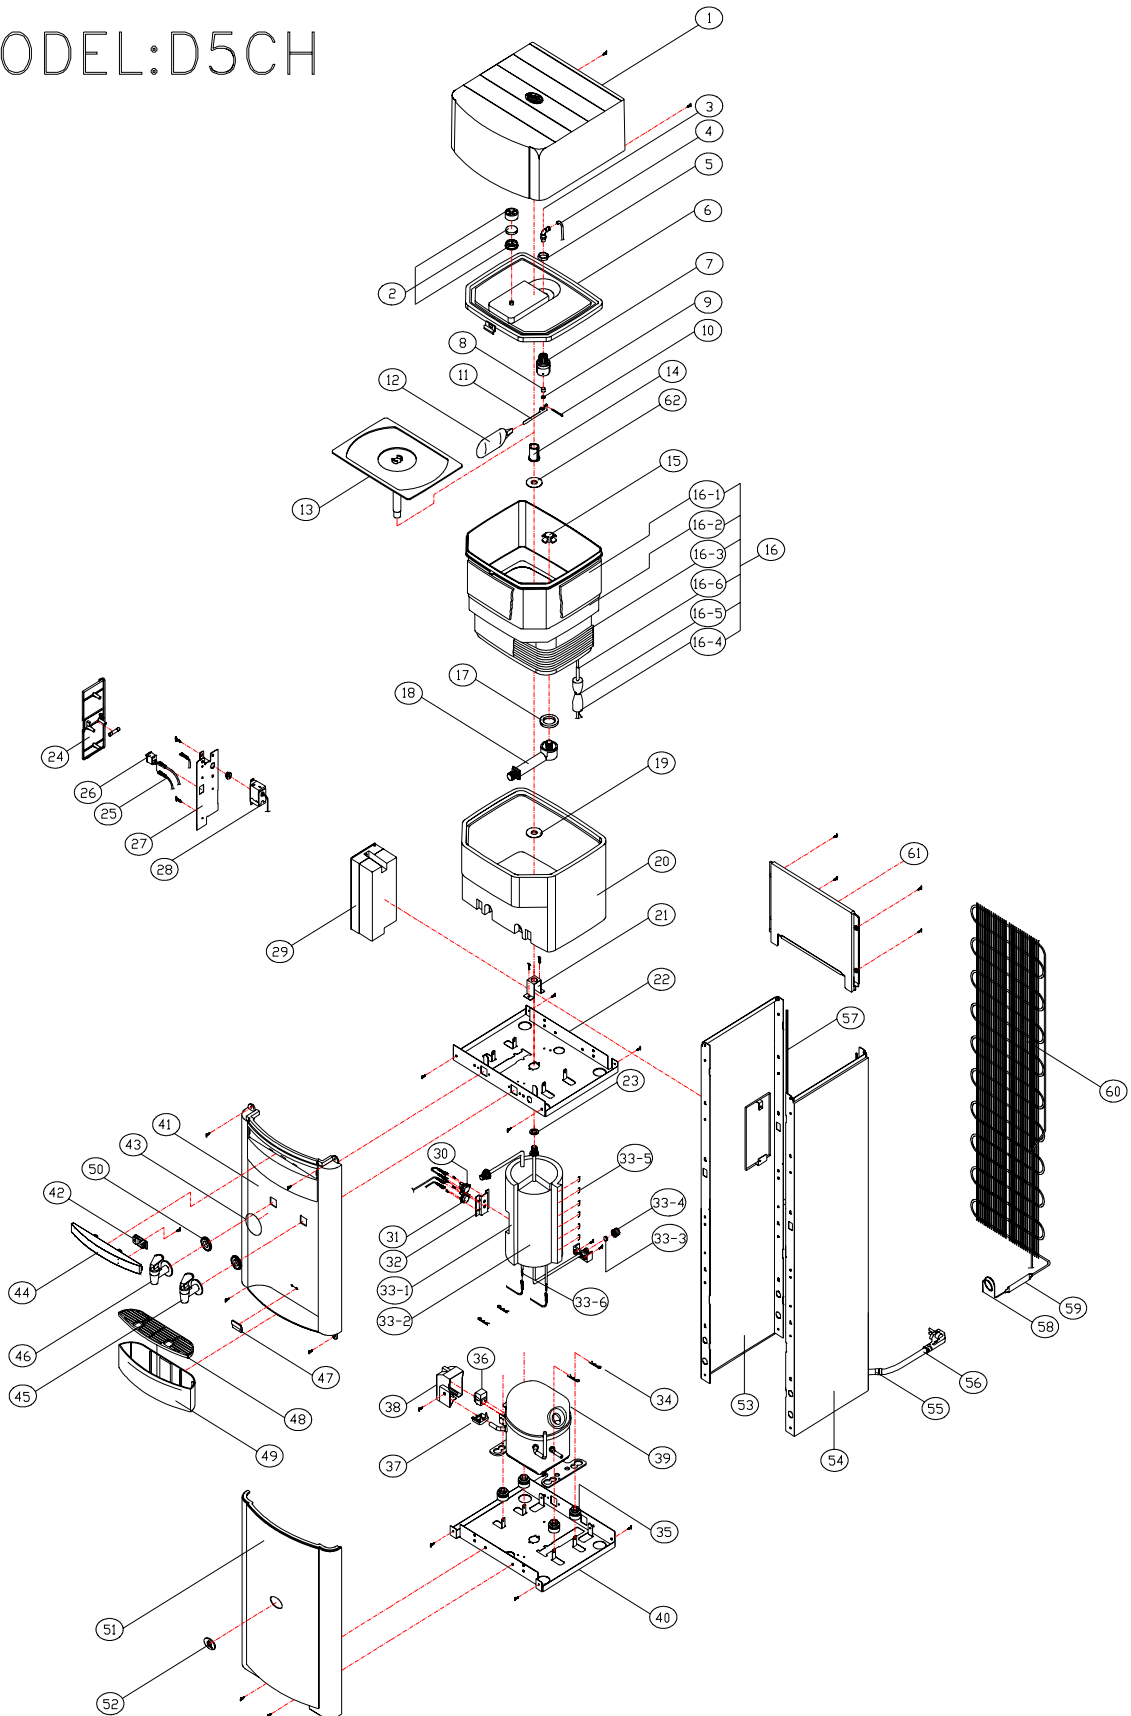

EXPLODED VIEW MODEL:D5CH

D5CH SERVICE PARTS LIST

Updated December 30, 2008

No.	Part name	Part No.	Q'ty	No.	Part name	Part No.	Q'ty
1	Top Cover	03-041	1	32	Bimetal-Bracket	02-006	1
2	Air Filter	08-021	1	33	Hot Water Tank Ass'y	-	1
3	Elbow	10-023	1	33-1	Insulation Hot Water Tank-Side	08-004	1
4	PE Tube	09-017	1	33-2	Hot Water Tank	21-004C-010E	1
5	Nut-Flote Valve	04-011	1	33-3	Drain Cap Packing	09-005	1
6	Cover-Reservoir	03-063	1	33-4	Drain Cap Hot Water	03-031	1
7	Body-Float Valve	03-074	1	33-5	Staple	06-006	8
8	Packing-Float Valve	09-027	1	33-6	Heater	06-001A-007	1
9	Washer-Float Valve	02-034	1	34	Split Pin	12-009-001	4
10	Float Valve Pin	12-010	1	35	Seat Rubber-Compressor	09-048-002	4
11	Shaft-Float Valve	02-033	1	36	PTC	05-021-003	1
12	Float	03-047	1	37	OLP	05-020-003	1
13	Rectangular Baffle	03-059	1	38	PTC Cover	05-022-001	1
14	Cold Water Tank Fitting Nut	03-066-001	1	39	Compressor	05-003B-029	1
15	Outlet Cold Water Pipe Nut	03-058-001	1	40	Base - Compressor	02-020-007	1
16	Reservoir Ass'y	-	1	41	Front Panel-Upper	03-003	1
16-1	Insulation Reservoir-Upper	08-011	1	42	Pcb Display	07-007-005	1
16-2	Reservoir	03-056	1	43	Hot Water Caution Label	11-006-009	1
16-3	Evaporator Copper Tube	10-022	1	44	Display Name Plate	03-004	1
16-4	Insulation-Suction Tube	08-005-004	1	45	Cold Faucet Ass'y	23-002A-001A	1
16-5	Cable Tie	17-003	1	46	Hot Faucet Ass'y	23-003A-003A	1
16-6	Heat Shirnkable Tube	05-005	1	47	Stopper Drip Tray	03-008	1
17	Silicon- Outlet Water Pipe	09-001	1	48	Grid-Drip Tray	03-007	1
18	Outlet Cold Water Pipe	03-048	1	49	Drip Tray	03-006	1
19	Silicon- Intlet Water Pipe	09-018	1	50	Silicone Washer-Faucet	09-003	2
20	Insulation Reservoir	08-016	1	51	Front Panel-Lower	03-005	1
21	Supporter Hot Water Reservoir	02-027	1	52	Lower-Name Plate	03-021	1
22	Base-Cold Water Reservoir	02-020-007	1	53	Side Panel-(Right)	02-018-002	1
23	Safety Silicon Rubber	09-021	1	54	Side Panel-(Left)	02-018-003	1
24	Door-Control Panel	03-050	1	55	Cord Bushing	07-006-003	1
25	Wire Ass'y	07-112-004	1	56	Power Supply Cord	07-052-005	1
26	Hot Water Switch	07-002-001	1	57	Protector-Side Panel	03-020	4
27	Control Panel	02-024-010	1	58	Capillary Tube	10-003-001	1
28	Cold Water Thermostat	07-001	1	59	Drier	05-002-001	1
29	Box-Control Panel	03-068	1	60	Wire Condenser	05-008-002	1
30	Thermal Cut-Out(manual bimetal)	07-010-002	1	61	Rear Panel	03-049	1
31	Hot Water Thermostat(auto bimetal)	07-009-004	1	62	Cold Water Tank Fitting Washer	03-163	1