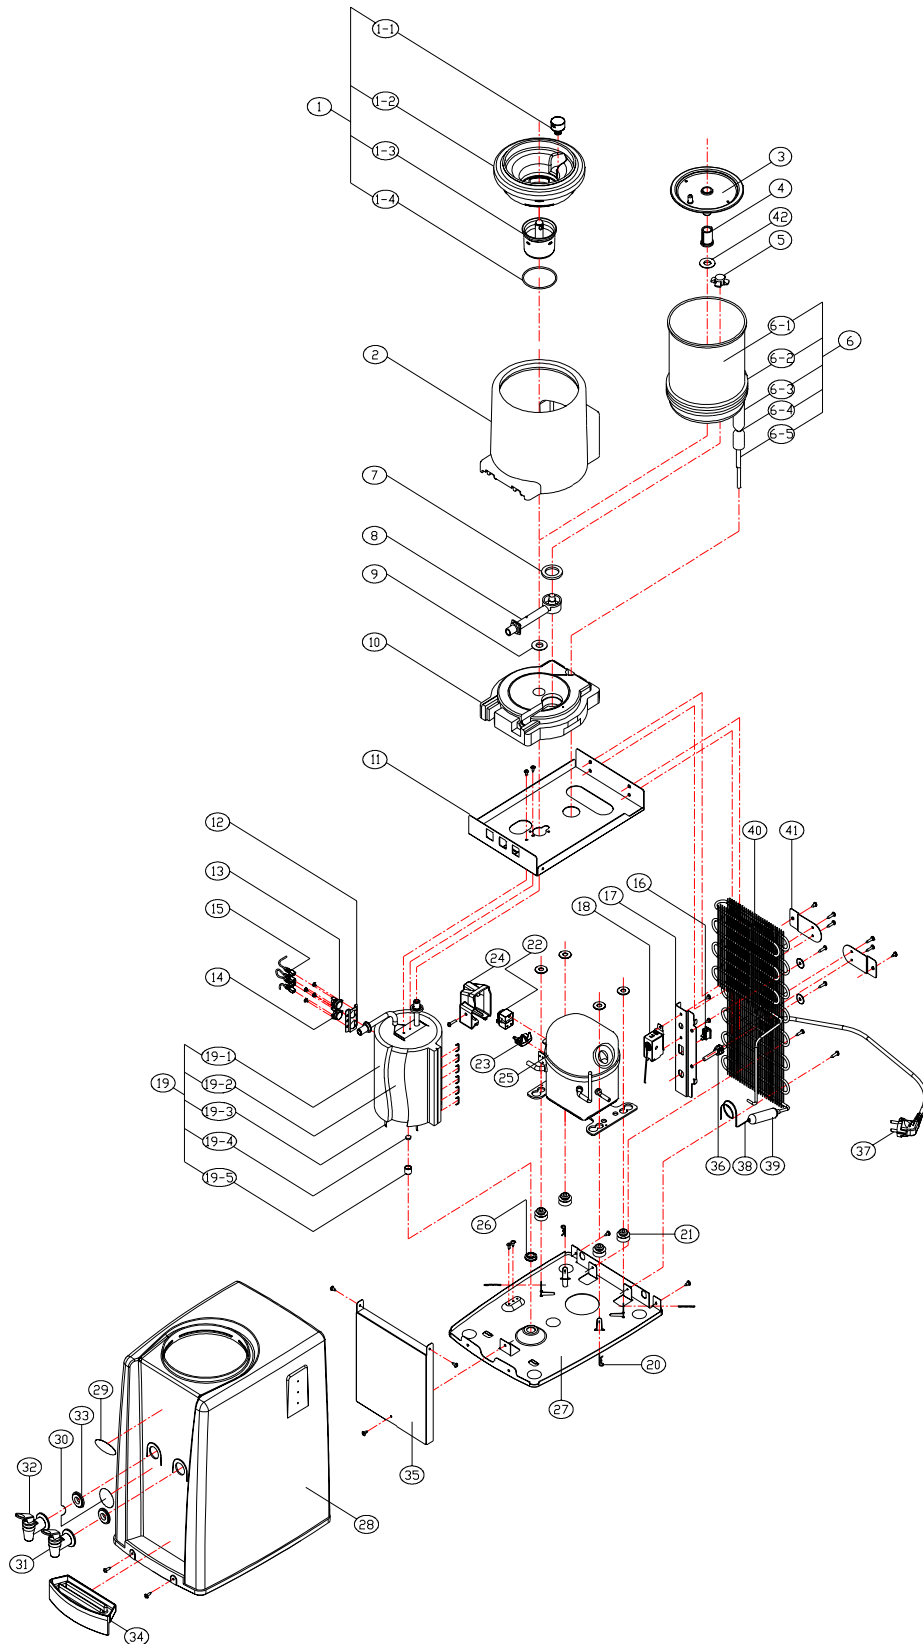

EXPLODED VIEW
MODEL: B9A

B9A SERVICE PARTS LIST

Updated December 30, 2008

| No. | Part name | Part No. | Q'ty | No. | Part name | Part No. | Q'ty |
|-----|------------------------------------|------------|------|------|--------------------------------|--------------|------|
| 1 | No-Spill Kit (CN2-PC) | - | 1 | 19-1 | Insulation Hot Water Tank-Side | 08-004-002 | 1 |
| 1-1 | Air Filter Ass'y | 24-101-008 | 1 | 19-2 | Hot Water Tank | 21-012C-007E | 1 |
| 1-2 | Bottle Guide | 24-007 | 1 | 19-3 | Heater | 06-001A-007 | 1 |
| 1-3 | Probe Housing | 03-111 | 1 | 19-4 | Drain Cap Packing | 09-005 | 1 |
| 1-4 | Housing Packing | 09-038 | 1 | 19-5 | Drain Cap Hot Water | 04-015 | 1 |
| 2 | Side Insulation-Cold Water Tank | 08-022-001 | 1 | 20 | Split Pin | 12-009-001 | 4 |
| 3 | Cold Water Baffle | 03-107 | 1 | 21 | Seat Rubber-Compressor | 09-048-002 | 4 |
| 4 | Cold Water Tank Fitting Nut | 03-066-001 | 1 | 22 | PTC | 05-021-003 | 1 |
| 5 | Outlet Cold Water Pipe Nut | 03-058-001 | 1 | 23 | OLP | 05-020-003 | 1 |
| 6 | Cold Water Tank Ass'y | - | 1 | 24 | PTC Cover | 05-022-001 | 1 |
| 6-1 | Cold Water Tank | 02-003-008 | 1 | 25 | Compressor | 05-003B-029 | 1 |
| 6-2 | Evaporator Copper Tube | 10-002-001 | 1 | 26 | O-Ring Bushing | 09-033-002 | 1 |
| 6-3 | Cable Tie | 17-003 | 2 | 27 | Base-Compressor | 02-051-001 | 1 |
| 6-4 | Insulation-Suction Tube | 08-005-004 | 1 | 28 | Cabinet | 03-115 | 1 |
| 6-5 | Heat Shrinkable Tube | 05-005 | 1 | 29 | Logo-Label | 11-005-022A | 1 |
| 7 | Silicone-Outlet Pipe | 09-001 | 1 | 30 | Hot Water Caution Label | 11-006-009 | 1 |
| 8 | Cold Water Outlet Pipe | 03-048-001 | 1 | 31 | Cold Faucet Ass'y | 23-002A-001A | 1 |
| 9 | Silicone-Inlet Pipe | 09-036 | 1 | 32 | Hot Faucet Ass'y | 23-003A-003A | 1 |
| 10 | Lower Insulation-Cold Water Tank | 08-023 | 1 | 33 | Silicone Washer-Faucet | 09-003 | 2 |
| 11 | Base-Cold Water Tank | 02-050-001 | 1 | 34 | Drip Tray | 03-117 | 1 |
| 12 | Bimetal Bracket | 02-006-001 | 1 | 35 | Support Panel | 02-058 | 1 |
| 13 | Thermal Cut-Out(manual bimetal) | 07-010-002 | 1 | 36 | Cord Bushing | 07-006-003 | 1 |
| 14 | Hot Water Thermostat(auto bimetal) | 07-009-004 | 1 | 37 | Power Supply Cord | 07-052-005 | 1 |
| 15 | Wire Ass'y | 07-099-009 | 1 | 38 | Capillary Tube | 10-003-003 | 1 |
| 16 | Hot Water Switch | 07-002-001 | 1 | 39 | Drier | 05-002-001 | 1 |
| 17 | Control Panel | 02-053-014 | 1 | 40 | Wire Condenser | 05-008-006 | 1 |
| 18 | Cold Water Thermostat | 07-001-001 | 1 | 41 | Hanger-Cold Water Tank | 02-059 | 2 |
| 19 | Hot Water Tank Ass'y | - | 1 | 42 | Cold Water Tank Fitting Washer | 03-163 | 1 |