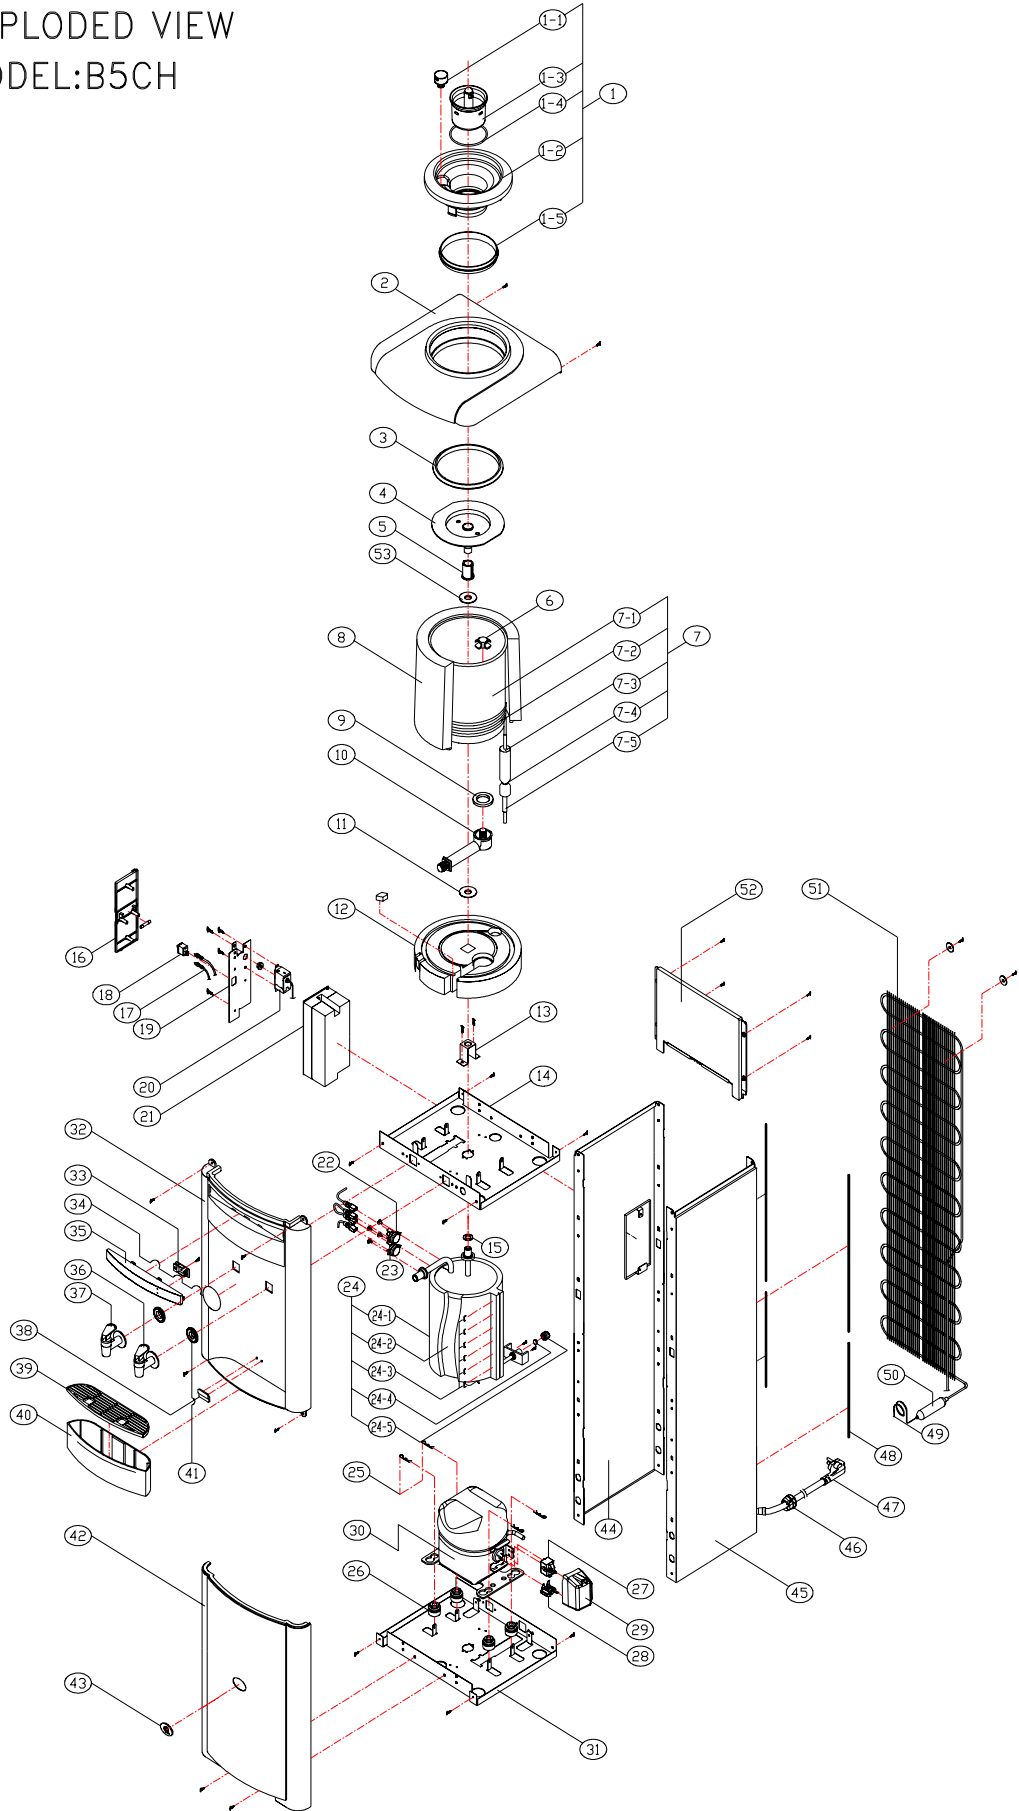

EXPLODED VIEW
MODEL: B5CH

B5CH SERVICE PARTS LIST

Updated December 30, 2008

| No. | Part name | Part No. | Q'ty | No. | Part name | Part No. | Q'ty |
|-----|-------------------------------------|------------|------|------|--------------------------------|--------------|------|
| 1 | No-Spill Kit (CN2-PA) | - | 1 | 24-1 | Insulation Hot Water Tank-Side | 08-004-002 | 1 |
| 1-1 | Air Filter Ass'y | 24-101-008 | 1 | 24-2 | Hot Water Tank | 21-002C-007E | 1 |
| 1-2 | Bottle Guide | 24-003 | 1 | 24-3 | Heater | 06-001-007 | 1 |
| 1-3 | Probe Housing | 03-111 | 1 | 24-4 | Drain Cap Packing | 09-005 | 1 |
| 1-4 | Housing Packing | 09-038 | 1 | 24-5 | Drain Cap Hot Water | 04-015 | 1 |
| 1-5 | Bottle Guide Packing | 09-037 | 1 | 25 | Split Pin | 12-009-001 | 4 |
| 2 | Top Cover | 03-002 | 1 | 26 | Seat Rubber-Compressor | 09-048-002 | 4 |
| 3 | Gasket Cold Water Tank | 09-026 | 1 | 27 | PTC | 05-021-003 | 1 |
| 4 | Cold Water Baffle | 03-010 | 1 | 28 | OLP | 05-020-003 | 1 |
| 5 | Cold Water Tank Fitting Nut | 03-066-001 | 1 | 29 | PTC Cover | 05-022-001 | 1 |
| 6 | Outlet Cold Water Pipe Nut | 03-058-001 | 1 | 30 | Compressor | 05-003B-029 | 1 |
| 7 | Cold Water Tank Ass'y | - | 1 | 31 | Base-Compressor | 02-020-007 | 1 |
| 7-1 | Cold Water Tank | 02-003-006 | 1 | 32 | Front Panel-Upper | 03-003 | 1 |
| 7-2 | Evaporator Copper Tube | 10-002 | 1 | 33 | Pcb Display | 07-007-005 | 1 |
| 7-3 | Cable Tie | 17-003 | 2 | 34 | Hot Water Caution Label | 11-006-009 | 1 |
| 7-4 | Insulation-Suction Tube | 08-005-004 | 1 | 35 | Display Name Plate | 03-004 | 1 |
| 7-5 | Heat Shrinkable Tube | 05-005 | 1 | 36 | Cold Faucet Ass'y | 23-002A-001A | 1 |
| 8 | Side Insulation-Cold Water Tank | 08-002 | 1 | 37 | Hot Faucet Ass'y | 23-003A-003A | 1 |
| 9 | Silicone-Outlet Pipe | 09-001 | 1 | 38 | Stopper Drip Tray | 03-008 | 1 |
| 10 | Cold Water Outlet Pipe | 03-048 | 1 | 39 | Grid-Drip Tray | 03-007 | 1 |
| 11 | Silicone-Inlet Pipe | 09-018 | 1 | 40 | Drip Tray | 03-006 | 1 |
| 12 | Lower Insulation-Cold Water Tank | 08-014-002 | 1 | 41 | Silicone Washer-Faucet | 09-003 | 2 |
| 13 | Supporter Hot Water Tank | 02-027 | 1 | 42 | Front Panel-Lower | 03-005 | 1 |
| 14 | Base-Cold Water Tank | 02-020-007 | 1 | 43 | Lower-Name Plate | 03-021 | 1 |
| 15 | Safety Silicon Rubber | 09-021 | 1 | 44 | Side Panel-(Right) | 02-018-002 | 1 |
| 16 | Door-Control Panel | 03-050 | 1 | 45 | Side Panel-(Left) | 02-018-003 | 1 |
| 17 | Wire Ass'y | 07-112-004 | 1 | 46 | Cord Bushing | 07-006-003 | 1 |
| 18 | Hot Water Switch | 07-002-001 | 1 | 47 | Power Supply Cord | 07-052-005 | 1 |
| 19 | Control Panel | 02-024-010 | 1 | 48 | Protector-Side Panel | 03-020 | 4 |
| 20 | Cold Water Thermostat | 07-001 | 1 | 49 | Capillary Tube | 10-003-001 | 1 |
| 21 | Box-Control Panel | 03-068 | 1 | 50 | Drier | 05-002-001 | 1 |
| 22 | Thermal Cut-Out (manual bimetal) | 07-010-002 | 1 | 51 | Wire Condenser | 05-008-002 | 1 |
| 23 | Hot Water Thermostat (auto bimetal) | 07-009-004 | 1 | 52 | Rear Panel | 03-049 | 1 |
| 24 | Hot Water Tank Ass'y | - | 1 | 53 | Cold Water Tank Fitting Washer | 03-163 | 1 |