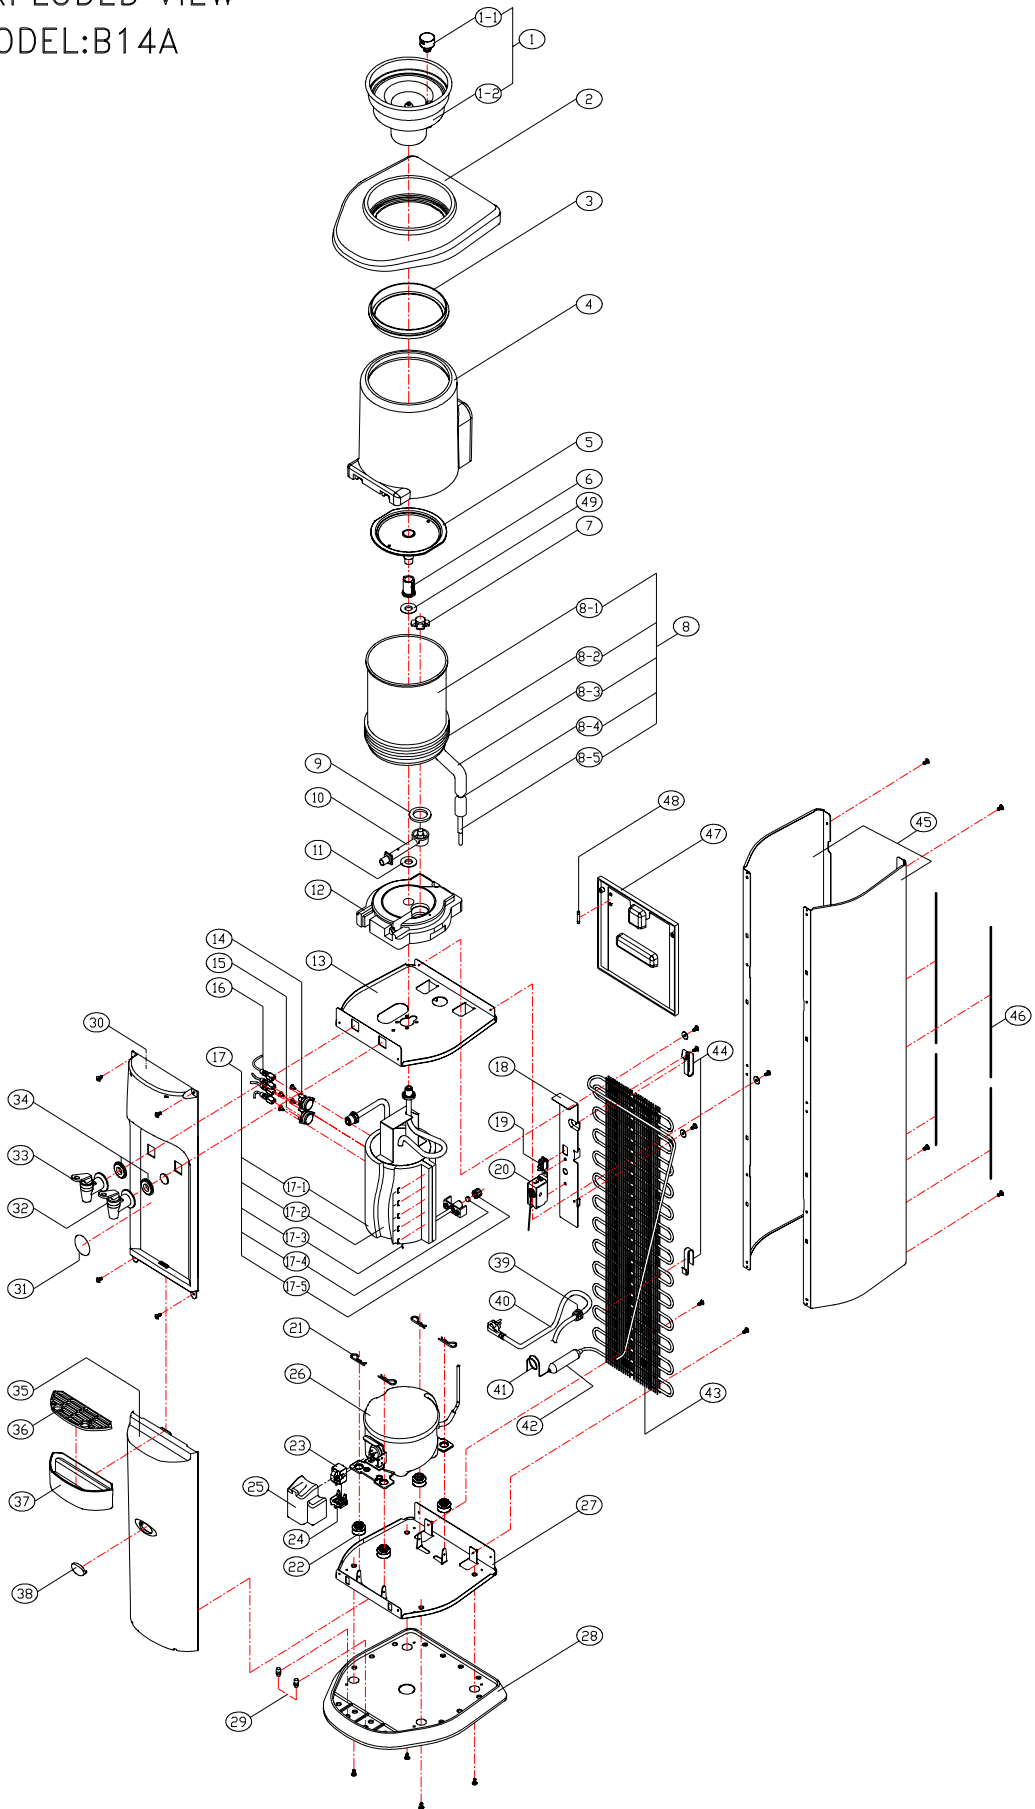

EXPLODED VIEW
MODEL: B14A

B14A SERVICE PARTS LIST

Updated December 30, 2008

No.	Part name	Part No.	Q'ty	No.	Part name	Part No.	Q'ty
1	No-Spill Kit (CN3-PF)	24-012	1	20	Cold Water Thermostat	07-001	1
1-1	Air Filter Ass'y	24-101-008	1	21	Split Pin	12-009-001	4
1-2	No-Spill Kit	03-152	1	22	Seat Rubber-Compressor	09-048-002	4
2	Top Cover	03-151	1	23	PTC	05-021-003	1
3	Bottle Guide Packing	09-054	1	24	OLP	05-020-003	1
4	Side Insulation-Cold Water Tank	08-022	1	25	PTC Cover	05-022-001	1
5	Cold Water Baffle	03-107-001	1	26	Compressor	05-003B-029	1
6	Cold Water Tank Fitting Nut	03-066-001	1	27	Base-Compressor	02-076-001	1
7	Outlet Cold Water Pipe Nut	03-058-001	1	28	Bottom Base	03-153	1
8	Cold Water Tank Ass'y	-	1	29	Front Panel-Lower Seat Rubber	09-055	2
8-1	Cold Water Tank	02-003-008	1	30	Front Panel-Upper	03-149	1
8-2	Evaporator	10-002	1	31	Hot Water Caution Label	11-006-009	1
8-3	Cable Tie	17-003	1	32	Cold Faucet Ass'y	23-014A-003A	1
8-4	Insulation-Suction Tube	08-005-004	1	33	Hot Faucet Ass'y	23-003A-003A	1
8-5	Heat Shrinkable Tube	05-005	1	34	Silicone Washer-Faucet	09-003	2
9	Silicone-Outlet Pipe	09-001	1	35	Front Panel-Lower	03-150	1
10	Cold Water Outlet Pipe	03-048-001	1	36	Grid-Drip Tray	03-156	1
11	Silicone-Inlet Pipe	09-036	1	37	Drip Tray	03-155	1
12	Lower Insulation-Cold Water Tank	08-023	1	38	Lower-Name Plate	03-158A	1
13	Base-Cold Water Tank	02-075	1	39	Cord Bushing	07-006-003	1
14	Thermal Cut-Out(manual bimetal)	07-010-002	1	40	Power Supply Cord	07-052-005	1
15	Hot Water Thermostat(auto bimetal)	07-009-004	1	41	Capillary Tube	10-003-001	1
16	Wire Ass'y	07-115-002	1	42	Drier	05-002-001	1
17	Hot Water Tank Ass'y	-	1	43	Wire Condenser	05-008-009	1
17-1	Insulation Hot Water Tank-Side	08-004-002	1	44	Cord Hook	03-159	2
17-2	Hot Water Tank	21-015F-010E	1	45	Side Panel	02-075	2
17-3	Heater	06-002A-007	1	46	Protector-Side Panel	03-020-001	4
17-4	Drain Cap Packing	09-001	1	47	Rear Panel	03-154	1
17-5	Drain Cap Hot Water	03-031	1	48	Spare Fuse	07-003-019	1
18	Control Panel	02-073	1	49	Cold Water Tank Fitting Washer	03-163	1
19	Hot Water Switch	07-002-003	1				